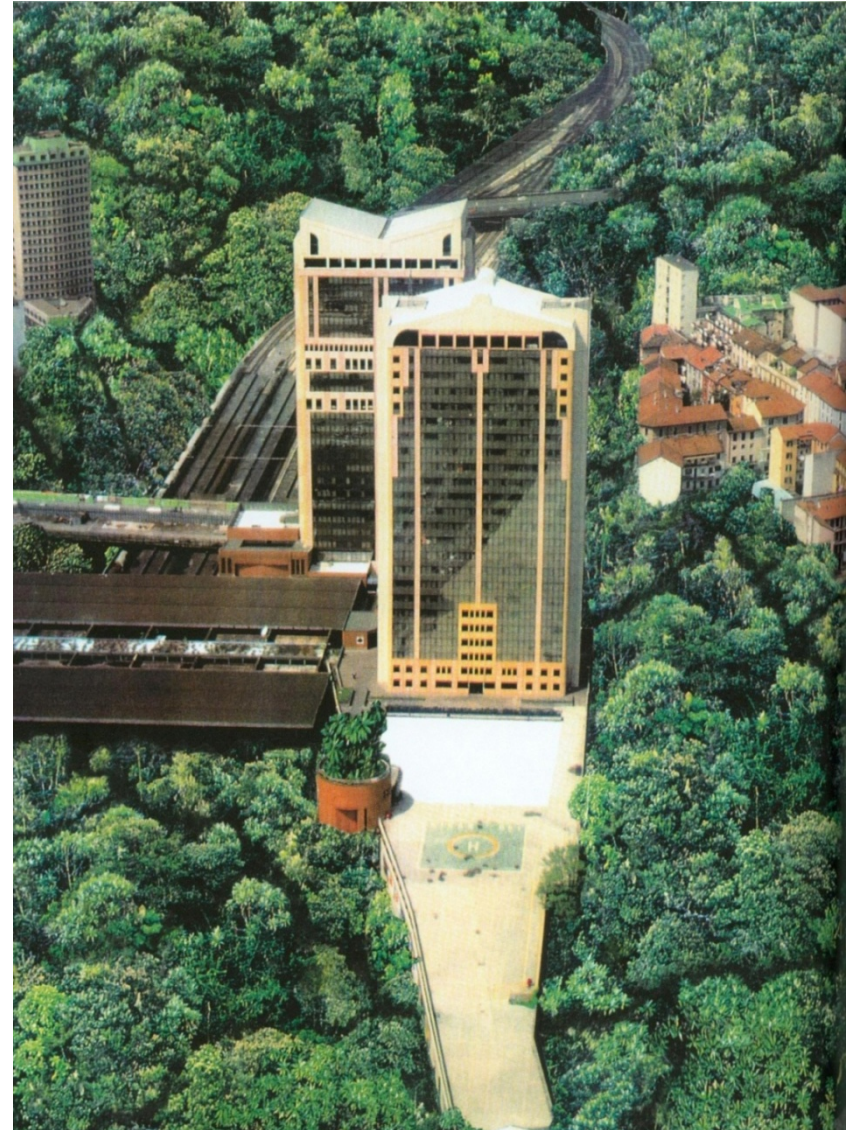

**Do you need space?**

Changing metropolitan space\_  
New approaches to urban agriculture

Berlin, May 29th – June 5th, 2011  
ANCB  
AEDES NETWORK CAMPUS\_Berlin

© HERZOG & DE MEURON

Bert Theis – Fuad Labord